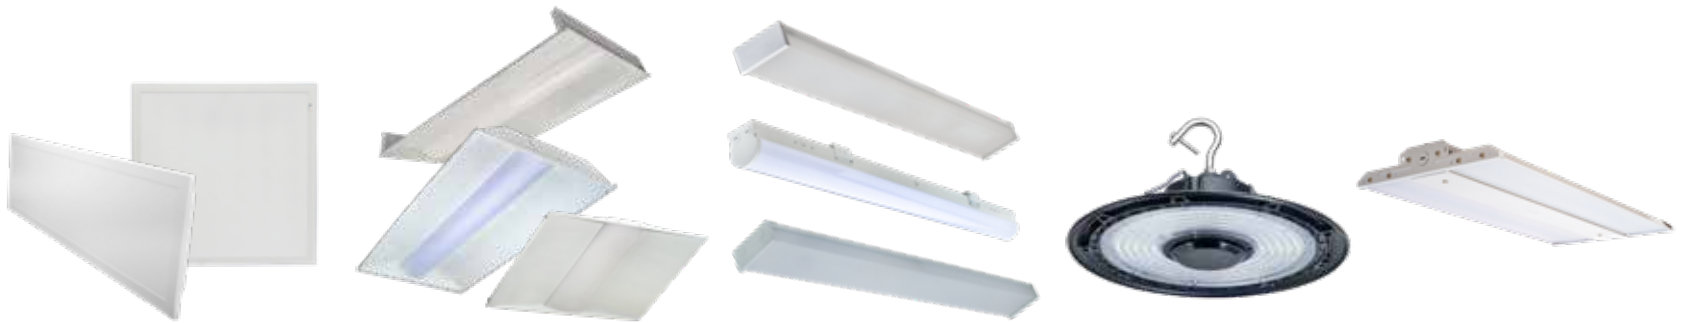

## LED Indoor Fixtures Dimmer Compatibility

		Flat Panels	Troffers	Linears	Round Low Bays & High Bays	Linear High Bays
		F-L14/Watts/CCT/D/BL-86 F-L14/Watts/8CCT/D/HE2 F-L22/Watts/PCTS/D-79 F-L22/Watts/CCT/D/BL-86 F-L22/Watts/CCT/D/BL-87 F-L22/Watts/CCT/D/BL/EM F-L22/Watts/8CCT/D/HE2 F-L24/Watts/PCTS/D-79 F-L24/Watts/CCT/D/BL-86 F-L24/Watts/CCT/D/BL-87 F-L24/Watts/CCT/D/BL/EM F-L24/Watts/8CCT/D/HE2	F-VTC22/Watts/8CCT/D-79 F-VTC24/Watts/8CCT/D-79 F-VTC22/Watts/8CCT/D-86C F-VTC24/Watts/8CCT/D-86C F-VTC22/40/PCTS/D-86 F-VTC24/50/PCTS/D-86	F-L4/Watts/CCT/D-87 F-L8/Watts/CCT/D-87 F-LWRAP/Watts/CCT/D-75 LWRAPU4/Watts/CTS/D-36	F-LUHB/Watts/CCT F-LUHB/Watts/CCT/G2 F-LUHB/Watts/CCT/HV/G2 F-LUHB/Watts/CCT/MS F-LUHB/Watts/CCT/MS/G2 F-LUHBE/Watts/CCT-86 F-LUHB/Watts/CCT/G3 F-LUHB/Watts/CCT/HV/G3	F-LHBWatts/CCT/F-96
Dimmer Brand	Dimmer Model	✓	✓	✓	✓	✓
Leviton	DD710	✓	✓	✓	✓	✓
Leviton	DVSTV	✓	✓	✓	✓	✓
Leviton	DS710	✓	✓	✓	✓	✓
Leviton	IP710	✓	✓	✓	✓	✓
Lutron	DVSTV	✓	✓	✓	✓	✓
Lutron	MS-Z101	✓	✓	✓	✓	✓
Lutron	DVTV	✓	✓	✓	✓	✓
Legrand	RH4FBL3PW	✓	✓	✓	✓	✓
Cooper Wiring	SF10P	✓	✓	✓	✓	✓